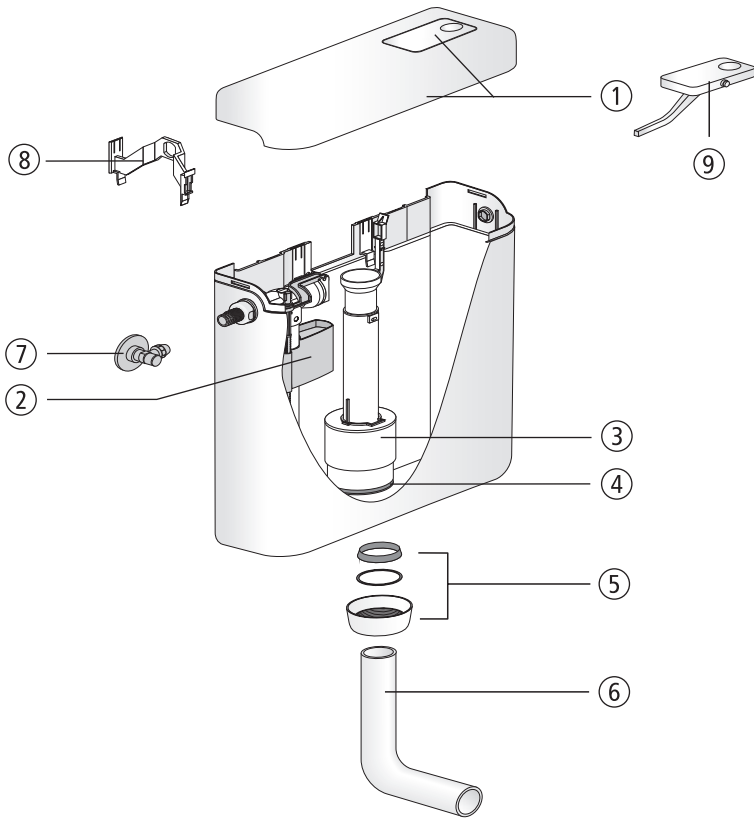

Cistern 937

No.	Name	Code No.	Recommended price/€
1	Lid with push-button, alpine white	05.011.01..0000	
2	Universal fill valve 510, G 3/8 x 30 mm	25.001.00..0000	
3	Flush valve	01.489.00..0000	
4	Seal d: 31 x d: 63 x 2.8	02.754.00..0000	
5	Set of seals consisting of conical ring, slide ring d: 57 x d: 51 x 0.6 and cap nut G2	05.068.01..0000	
6	Flush pipe bend, alpine white	02.168.01..0000	
7	Angle valve G ½	01.269.00..0000	
8	Retaining bridge	02.330.00..0000	
9	Button	02.328.01..0000	