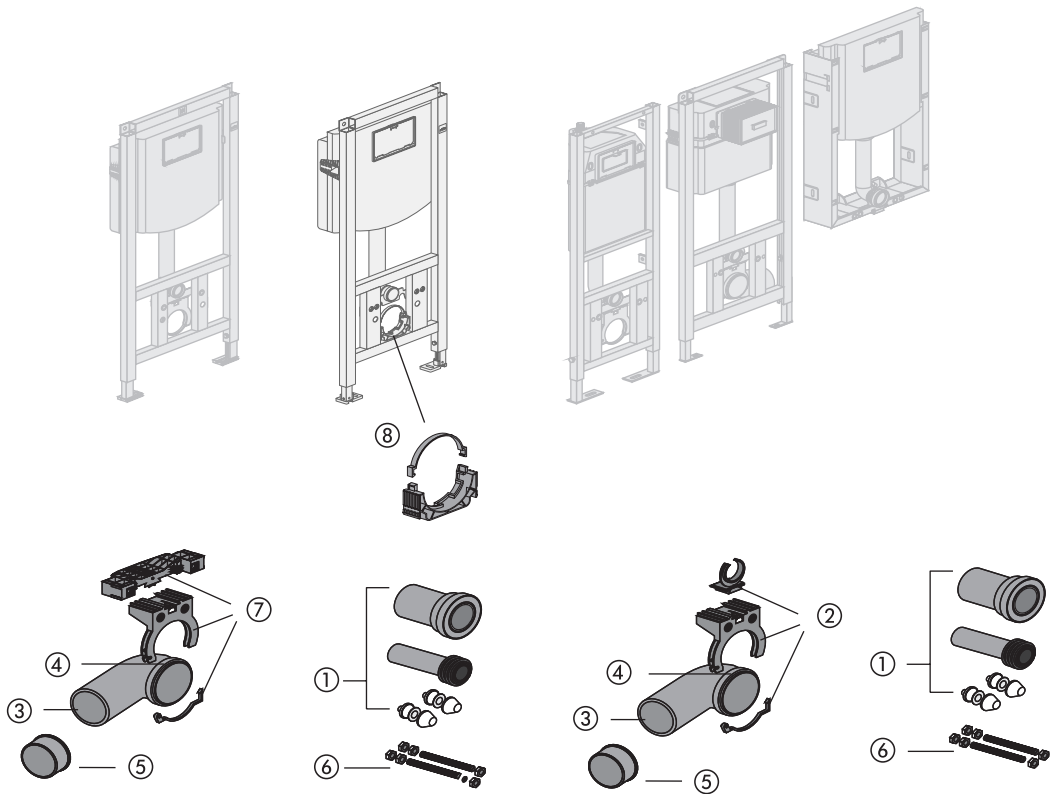

WC elements for wet/dry installation

No.	Name	Code No.	Recommended price/€
1	WC connection kit DN 90	58.933.00..0000	
2	Pipe support dip	01.821.00..0000	
3	WC connecting bend 90°, DN90	58.904.00..0000	
4	Lip seal	04.131.00..0000	
5	Reducing sleeve DN 90 / DN 100	58.211.00..0000	
6	WC fastenings M12	01.827.00..0000	
7	Clamp block	05.213.00..0000	
8	Waste elbow clamp incl. bracket	05.342.00..0000	