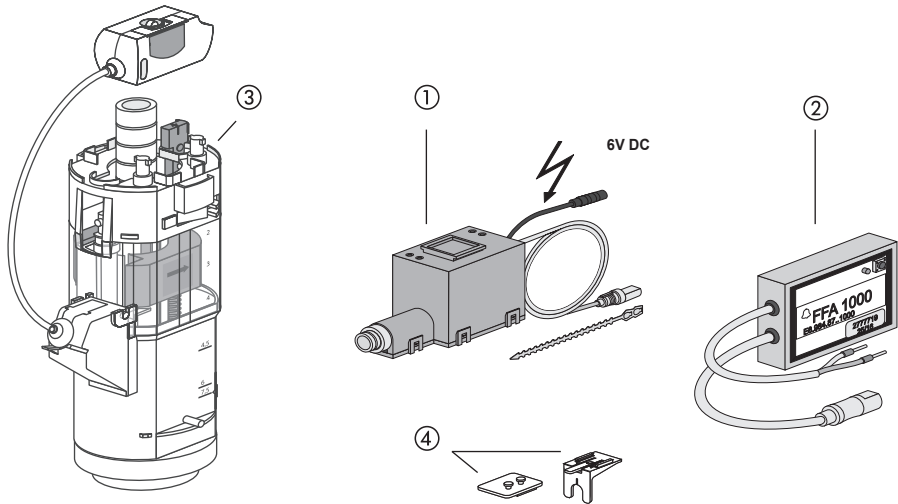

WC control system with flush valve 1-cable

No.	Name	Code No.	Recommended price/€
1	Low voltage motor 6V DC for 1-cable flush valve	05.136.00..0000	
2	Radio receiver module for dual flush	05.138.00..0000	
3	1-cable flush valve	05.157.00..0000	
4	Motor bracket	05.339.00..0000	