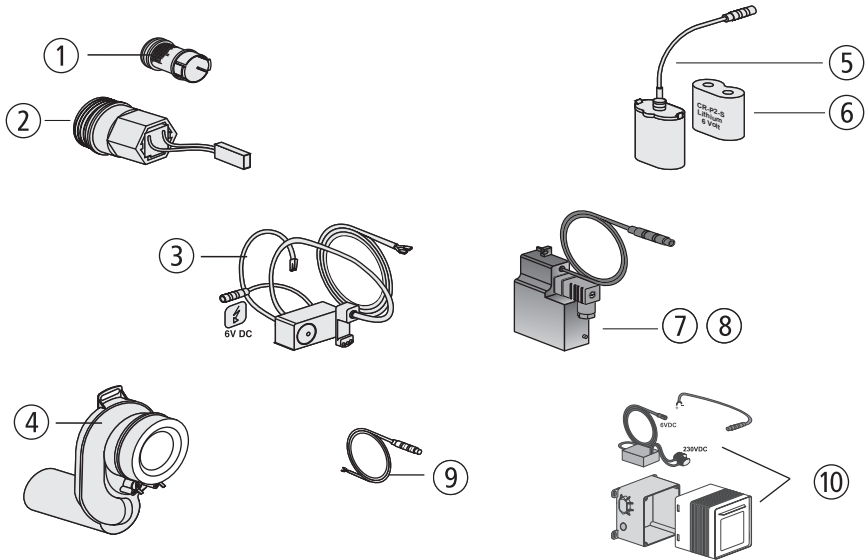

Urinal with cartridge valve technology, vandal-safe RL1 (APIS 6 SM) (from 04/2008)

No.	Name	Code No.	Recommended price/€
1	Filter for cartridge valve technology	03.343.00..0000	
2	Solenoid cartridge valve 6V DC	03.342.00..0000	
3	Urinal clip RL 1 for cartridge valve technology	03.371.00..0000	
4	Urinal exhaust trap with pre-assembled stainless steel electrodes	03.114.00..0000	
5	Lithium battery 6V DC, CR P 2	02.993.00..0000	
6	Battery holder for battery CR P 2	03.109.00..0000	
7	Power supply 24V AC/6V DC	03.113.00..0000	
8	Power supply 230V AC/6V DC for single installation	03.112.00..0000	
9	Connection cable 600 mm with special plug	03.111.00..0000	
10	Concealed power supply unit 230V AC/6V DC for single and series installations	01.254.00..0000	