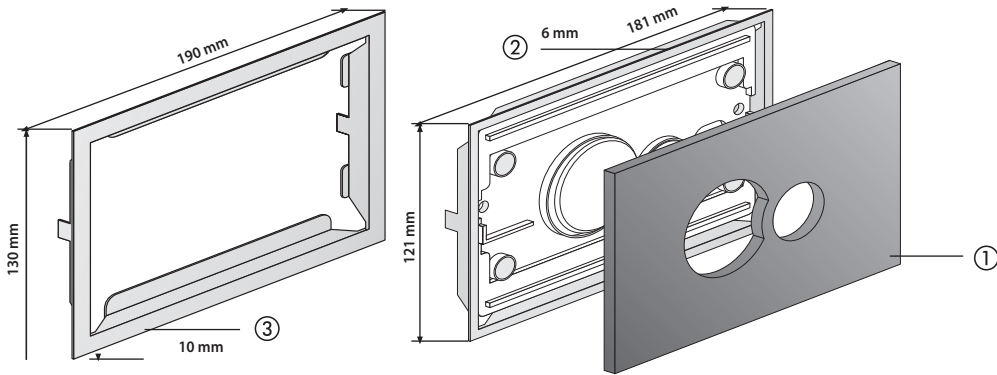

**Push plate SG 706, glass / SK 706 plastic, flush mounted**

No.	Colour	Code No.	Recommended price/€
1	Actuator frame glass white black	05.012.C9..0000 05.012.C8..0000	
2	WC blind frame 6 mm polished stainless steel brushed stainless steel	04.082.00..0000 04.081.00..0000	
3	WC retrofit blind frame 10 mm polished stainless steel brushed stainless steel	04.067.00..0000 04.067.00..5000	