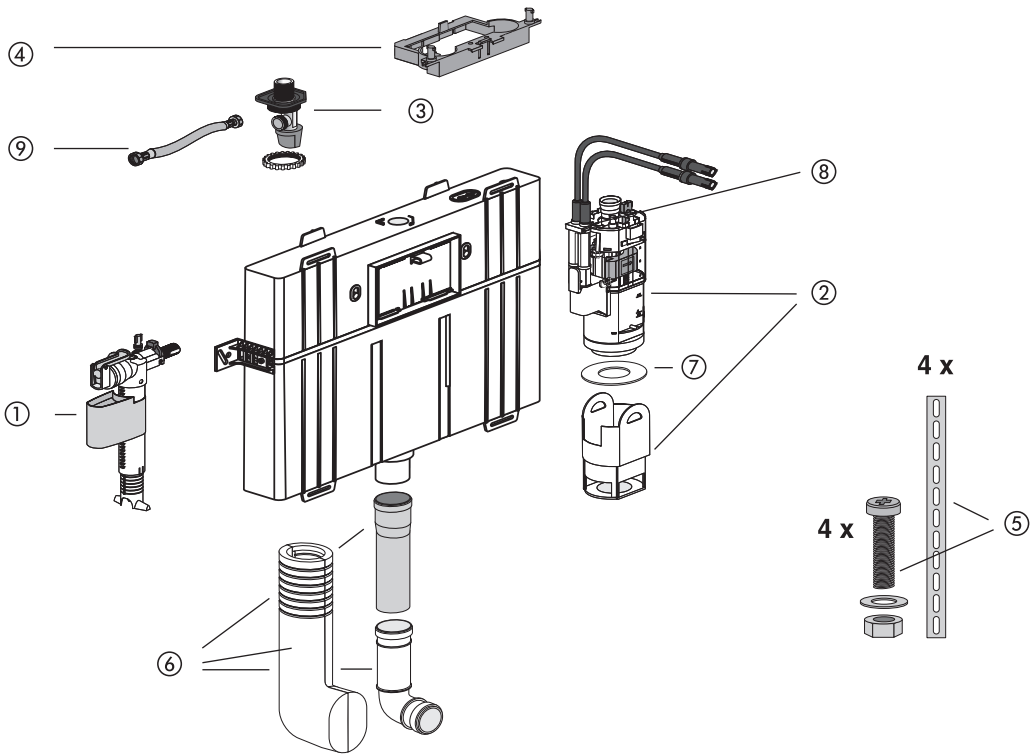

Concealed cistern 8 cm, CC-80-S-FO-2V-2C, with small access opening

No.	Name	Code No.	Recommended price/€
1	Universal fill valve 510, G ¾ x 30 mm	25.001.00..0000	
2	Flush valve 8 cm	05.076.00..0000	
3	Angle valve connection R ½	05.247.00..0000	
4	Positioning device	04.224.00..0000	
5	Fastening set	03.374.00..0000	
6	Adjustable flush pipe with cladding	03.377.00..0000	
7	Sealing ring d: 20.3 x d: 50.5 x 2.8	04.013.00..0000	
8	Cable box	05.019.00..0000	
9	Flexible hose DN6 280 mm	05.266.00..0000	