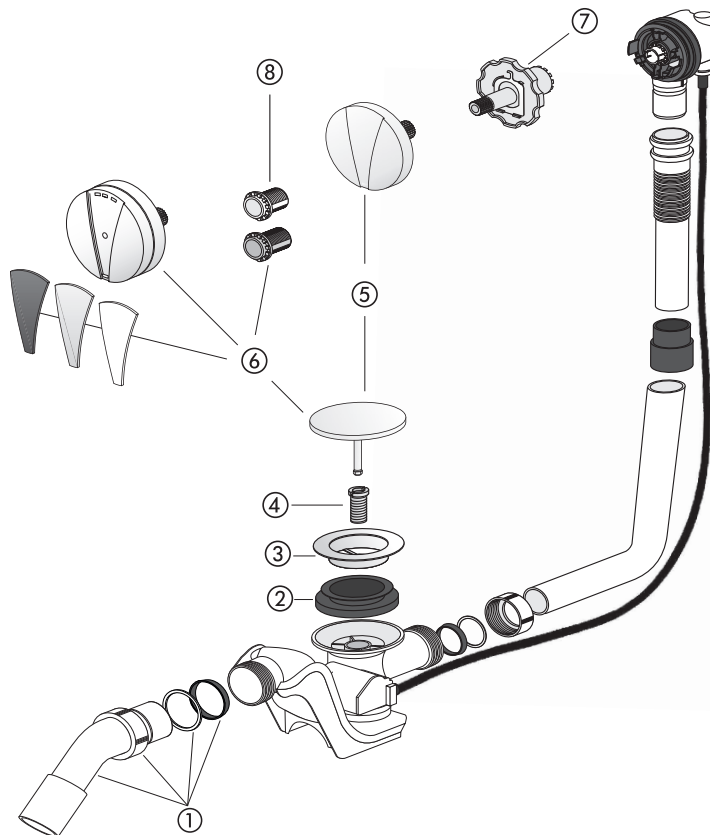

**Waste and overflow assembly BASIC and SWING**

No.	Name	Code No.	Recommended price/€
1	Waste outlet bend with cap nut, conical ring and sliding ring	01.173.00..0000	
2	Collar seal 74 x 48 x 19,4	02.713.00..0000	
3	Waste valve	02.976.00..0000	
4	Screw socket	02.547.00..0000	
5	Operating unit BASIC, alpine white Operating unit BASIC, matt white Operating unit BASIC, matt black Operating unit BASIC, chrome	05.097.01..0000 05.097.07..0000 05.097.56..0000 05.097.81..0000	
6	Operating unit SWING, alpine white Operating unit SWING, matt white Operating unit SWING, matt black Operating unit SWING, chrome	05.098.01..0000 05.098.07..0000 05.098.56..0000 05.098.81..0000	
7	Assembly key	04.248.00..0000	
8	Screw set	05.172.00..0000	