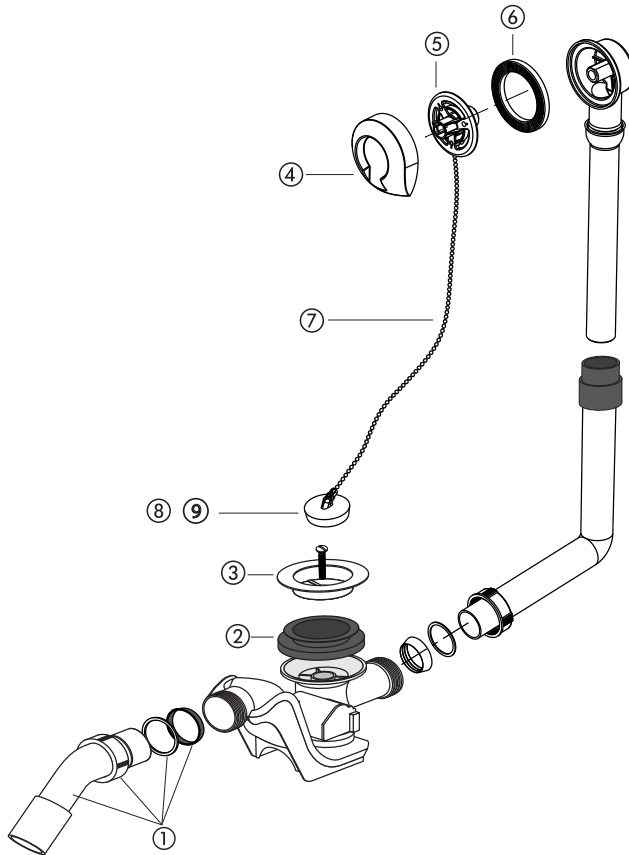

Waste and overflow assembly 833

No.	Name	Code No.	Recommended price/€
1	Waste outlet bend with cap nut, conical ring and sliding ring	01.173.00..0000	
2	Collar seal 74 x 48 x 19,4	02.713.00..0000	
3	Plug rosette, chrome	02.977.81..0000	
4	Threaded ring	02.705.00..0000	
5	Overflow gasket 75 x 53 x 7	02.706.00..0000	
6	Valve plug with triangle eye, d: 45.5 mm	01.291.00..0000	
7	Magnetic plug with triangle eye, d: 45.5 mm	01.492.00..0000	