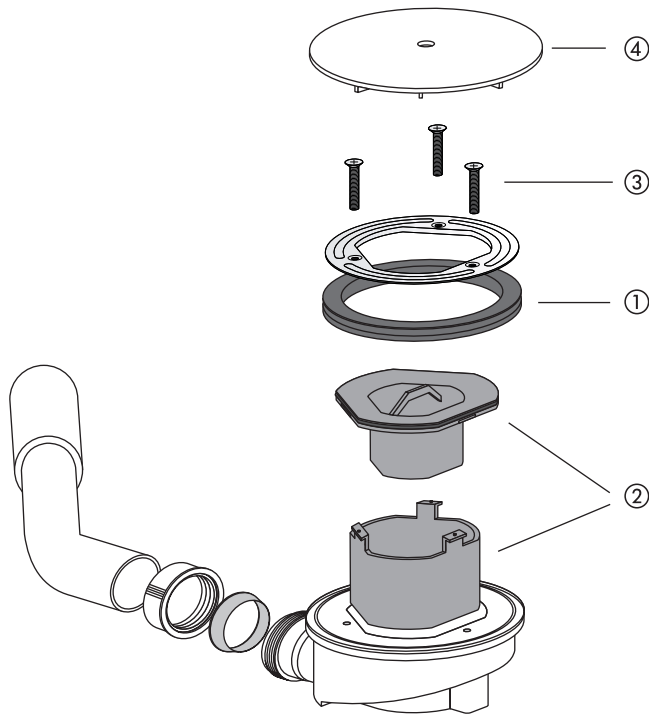

Shower waste 823/90-60

No.	Name	Code No.	Recommended price/€
1	Collar seal	04.271.00..0000	
2	Odour insert	05.198.00..0000	
3	Cover plate, alpine white	05.156.01..0000	
	Cover plate, matt white	05.156.07..0000	
	Cover plate, matt black	05.156.56..0000	
	Cover plate, chrome	05.156.81..0000	
4	Commercially available counter sunk screws M 5 x 35 stainless steel can be used.		