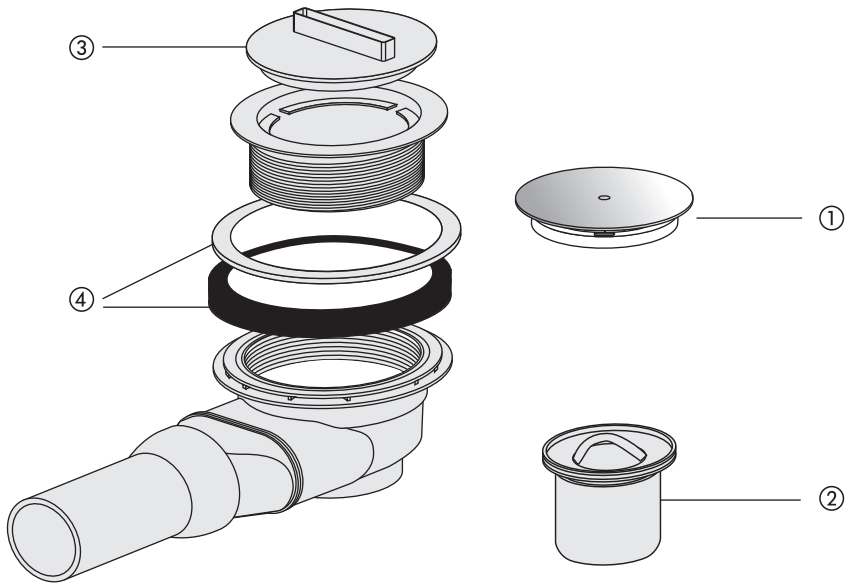

**Shower waste 823/90W**

No.	Name	Code No.	Recommended price/€
1	Cover plate, alpine white	05.165.01..0000	
	Cover plate, matt white	05.165.07..0000	
	Cover plate, matt black	05.165.56..0000	
	Cover plate, chrome	05.165.81..0000	
	Cover plate, polished stainless steel	05.315.00..0000	
2	Trap insert	03.630.00..0000	
3	Installation wrench protection	04.116.00..0000	
4	Set of seals	03.629.00..0000	