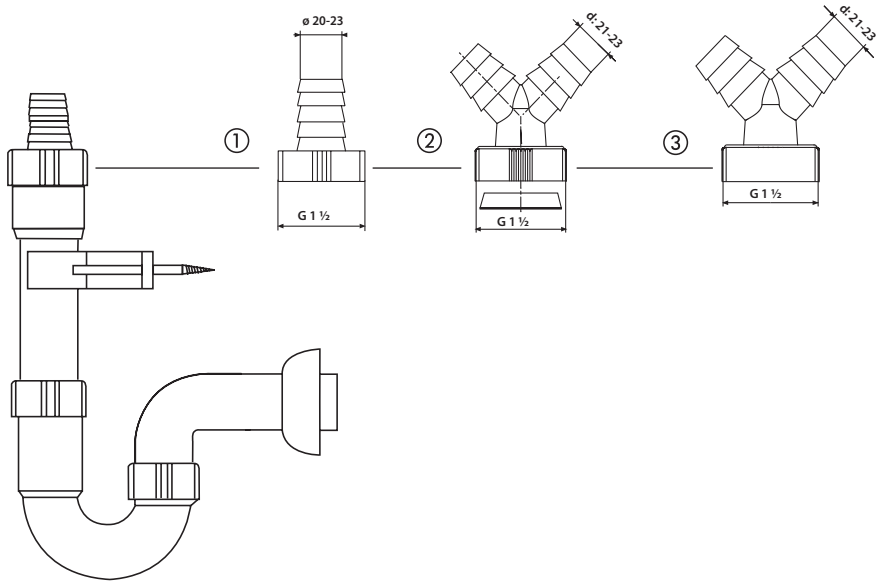

**Concealed trap G 1 ½ x 40 (Code No. 31.301.00..0000) / G 1 ½ x 50 (Code No. 31.302.00..0000)**

No.	Name	Code No.	Recommended price/€
1	Hose tap for G 1 ½ connection	01.149.00..0000	
2	Double hose tap G1 with sealing ring G1	01.417.00..0000	
	Double hose tap G2 with conical ring G 1 ½ (no illustration)	01.162.00..0000	
3	Double hose tap G 1 ½	03.047.00..0000	