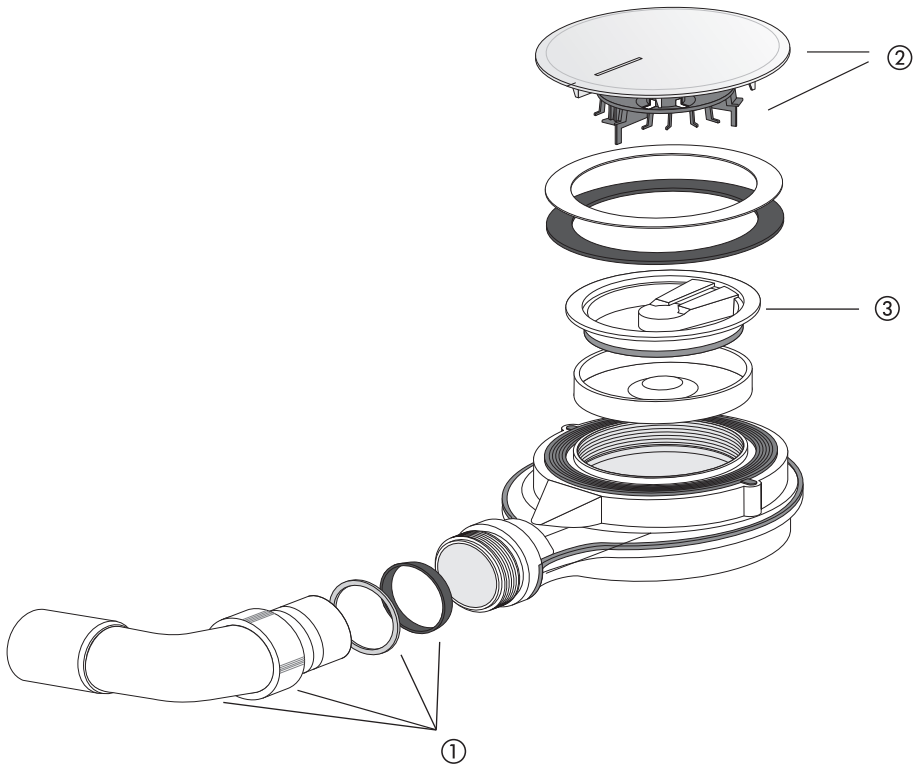

**Shower drain Magnetech 90 (Code No. 34.059.81..0000)**

No.	Name	Code No.	Recommended price/€
1	Waste outlet bend G 1 ½ with cap nut, conical ring and sliding ring	05.386.00..0000	
2	Chrome-plated cover with hair strainer	05.332.81..0000	
3	Flap	05.375.00..0000	