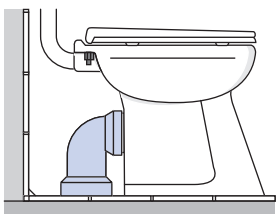

WC-ANSCHLUSSBOGEN

- WC-Anschluss senkrecht
- **mit rat blocker (Rattensperre), verriegelbar**
- Kunststoff PP weiß, für Stand-WCs
- mit eingebauter mechanischer Rattensperre
- Rückseite der Klappe durchbissicher mit Edelstahl verkleidet
- zusätzliche Handbetätigung zur manuellen Reinigung möglich
- beugt dem Eindringen von Fremdkörpern ins WC vor
- dient als Rückflussverhinderer

Prüfzeichen: DIN 1389, DIN EN 997, 5.2.6 und DIN EN 476, 5.5

WC CONNECTING BEND

- for vertical installation
- **with lockable rat blocker**
- in white PP plastic, for floor-standing WCs
- with built-in mechanical rat blocker
- rear side of valve clad with bite-resistant stainless steel
- additional manual operation for cleaning by hand possible
- prevents the invasion of foreign objects to the WC
- it serves as backflow prevention

Test mark: tested to DIN 1389, DIN EN 997, 5.2.6 and DIN EN 476, 5.5

Beschreibung Description	Farbe Colour	Art.-Nr. Code No.
1. DN 100, 90 ° 	weiß-alpin alpine white	58.114.01..0000