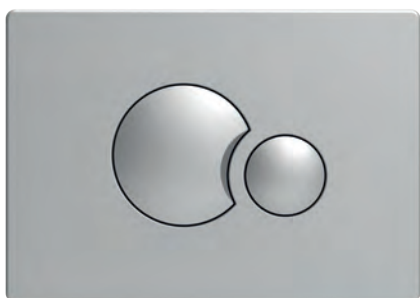

**S 706 toilet flush plate**

- round push buttons, arranged harmoniously
- elegant mounting frame made of stainless steel
- water-saving dual flush system
- made of glass, stainless steel or plastic
- available in white, black, chrome, matt chrome and stainless steel

**Urinal flush plate**

- with mounting frame made of stainless steel
- particularly easy to clean
- made of glass or plastic
- available in alpine white, white and black

—  
Flush-mounted design,  
ideal for smooth walls: the  
S 706 flush plate for the  
toilet and urinal.

## S 706 AND 704 **STRIKINGLY FUNCTIONAL**

---

These variants are particularly suitable for places where the users need some assistance. The curved, round buttons are easily recognizable, their arrangement and different sizes illustrate the functionality of the dual flush system. Another visual operating aid is possible by way of color combinations. The S 704 with single flush system and safety screw is ideal for public areas.