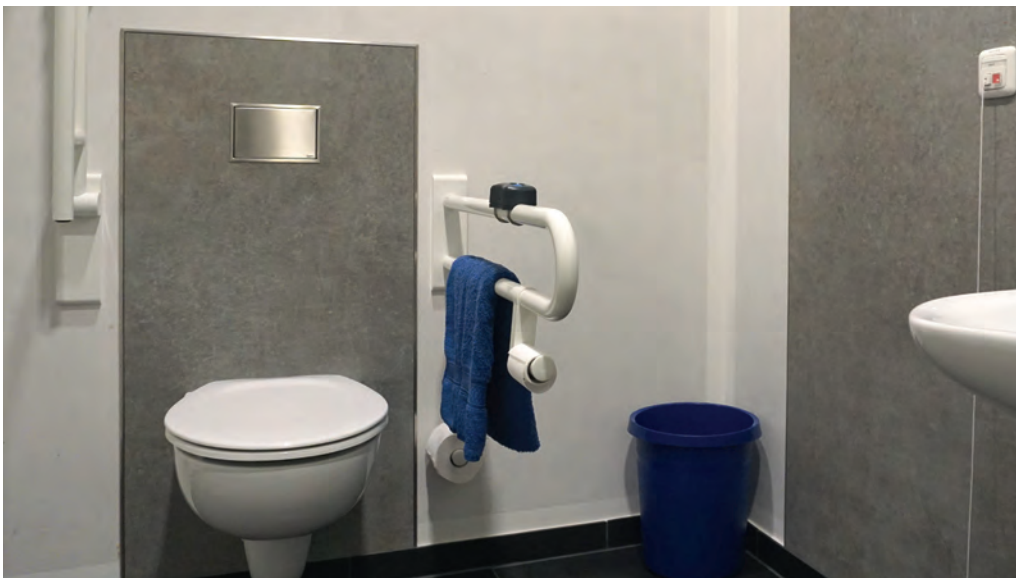

—
Hygienic and easy to use: thanks to the SANPURE® coating, SWING is ideal for age-appropriate bathrooms.