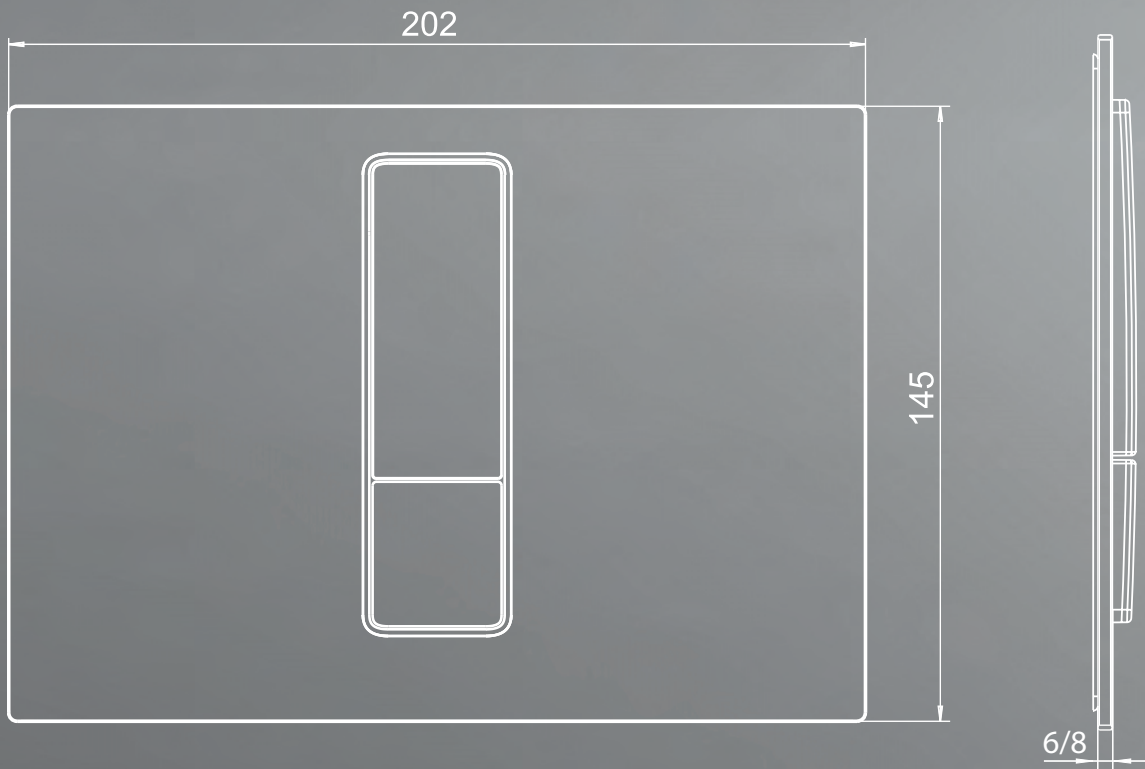

WC PUSH PLATE

Push plate INEO BRIGHT

for concealed cisterns with a small access opening, dual flush, consisting of the actuation element (plastic and thermoset types come with a chromium plated decorative frame), cover plate and fixing bolts, packaged in a cardboard box.

PUSH PLATE
INEO BRIGHT

8

MILLIMETERS HIGH
PLASTICS, THERMOSET

6

MILLIMETERS HIGH
GLASS, STAINLESS STEEL