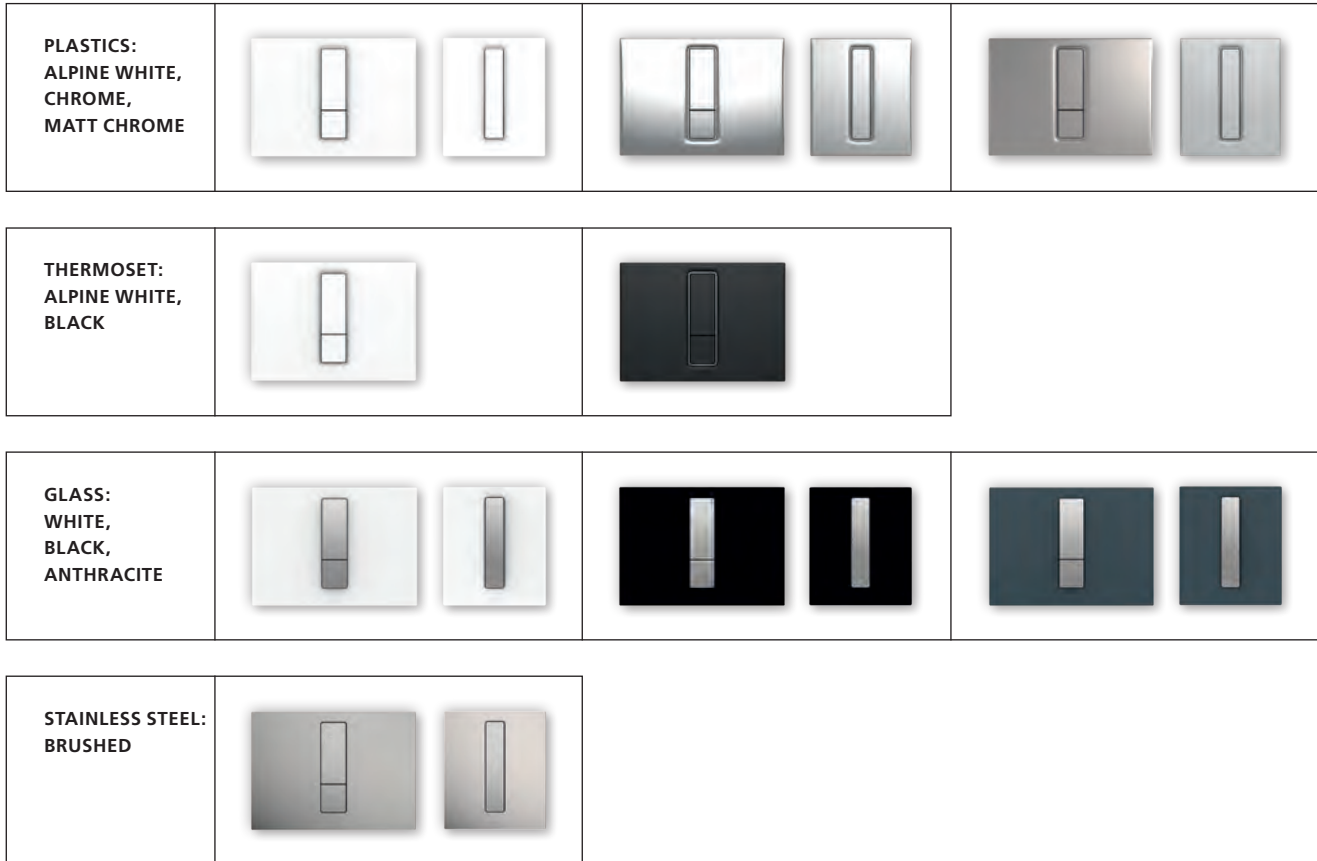

COVER PLATE
INEO BRIGHT

8

MILLIMETERS HIGH
PLASTICS

6

MILLIMETERS HIGH
GLASS, STAINLESS STEEL

INEO BRIGHT:

PRECISION DESIGN AT A GLANCE

LIST OF PRODUCTS