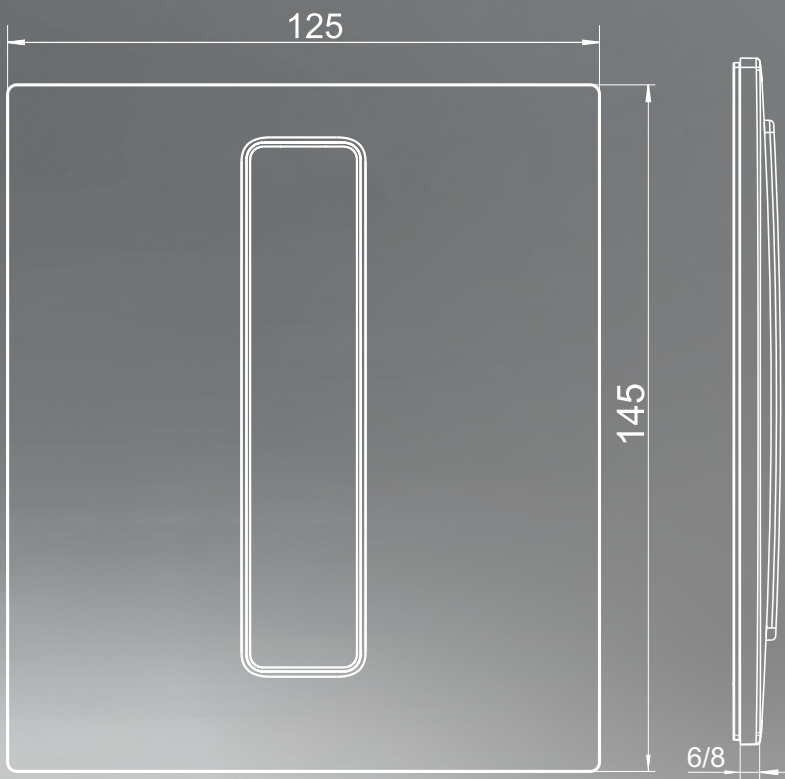

COVER PLATE
INEO BRIGHT

8

MILLIMETERS HIGH
PLASTICS

6

MILLIMETERS HIGH
GLASS, STAINLESS STEEL

INEO BRIGHT:

PRECISION DESIGN AT A GLANCE

LIST OF PRODUCTS